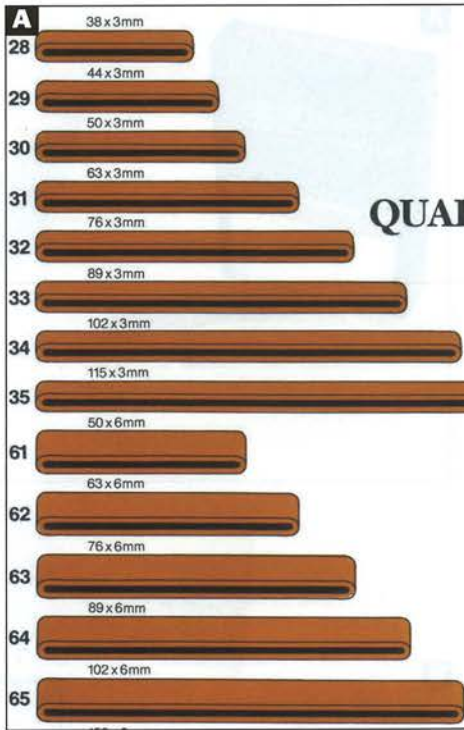

Belgrave Stationery

QUALITY RUBBER BANDS